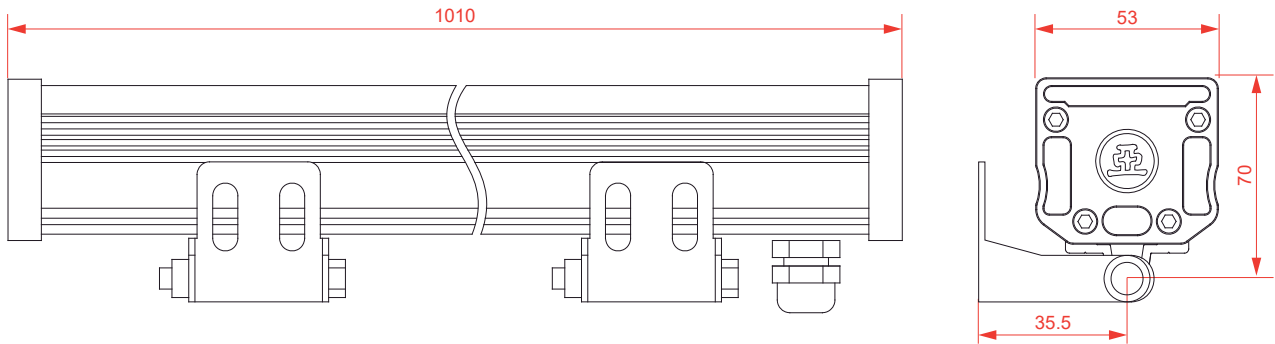

## Specification

Model	WSR45-RGB16-45/10
Size	1010mm
Color	<b>RGB</b>
LED	OSRAM LED 24pcs
Voltage	24VDC
Power	45W
CRI(Ra)	>80
Lumex Flux	1000-1150lm
Housing	Aluminium
Housing color	Silver and matte finish
Diffuser	Clear Glass
Cable Entry	Ø6 2×0.75mm <sup>2</sup> H05RVV-F
Operating temperature	-20°~50°C
Store temperature	-20°~50°C
Certificate	CE
IP	IP65
Beam Angle	40°-60°

### Dimension

### Connection

1. Brown Wire is the fixture positive electrode, connect with the output positive electrode of DC24V power supply.
2. Blue Wire is the fixture negative electrode, connect with the output negative electrode of DC24V power supply.
3. DC24V Power Supply input port connect the AC220V.