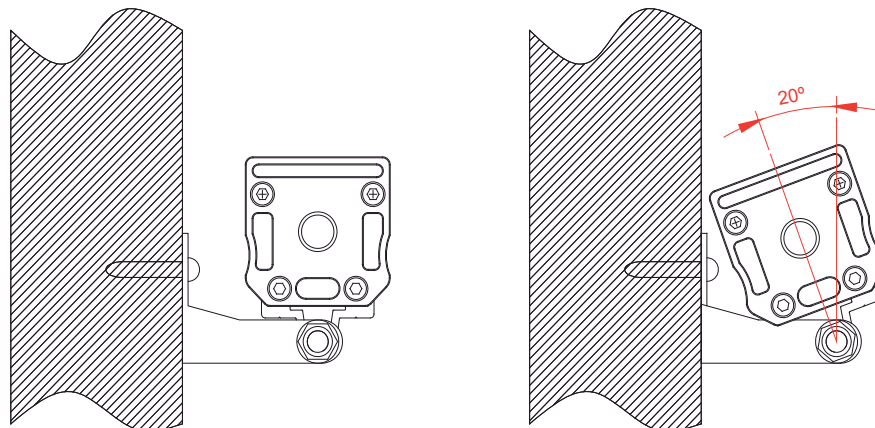

Dimension

Mounting

Connection

1. Brown Wire is the fixture positive electrode, connect with the output positive electrode of DC24V power supply.
2. Blue Wire is the fixture negative electrode, connect with the output negative electrode of DC24V power supply.
3. DC24V Power Supply input port connect the AC220V.