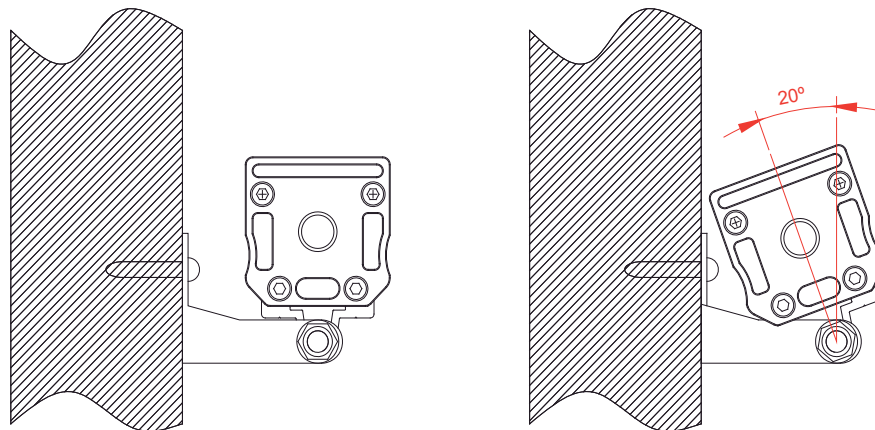

WSR11-RGB16-45/10 • RGB Wall Washer

WSR-CABLE-H

WSR-CABLE-M

Specification

Model	WSR11-RGB16-45/10
Size	300mm
Color	RGB
LED	OSRAM LED 6pcs
Voltage	24VDC
Power	11W
CRI(Ra)	>80
Lumex Flux	±315lm
Housing	Aluminium
Housing color	Silver and matte finish
Diffuser	Clear Glass
Cable Entry	Ø6 2×0.75mm ² H05RVV-F
Operating temperature	-20°~50°C
Store temperature	-20°~50°C
Certificate	CE
IP	IP65
Beam Angle	40°-60°

Dimension

Mounting

Connection

1. Brown Wire is the fixture positive electrode, connect with the output positive electrode of DC24V power supply.
2. Blue Wire is the fixture negative electrode, connect with the output negative electrode of DC24V power supply.
3. DC24V Power Supply input port connect the AC220V.