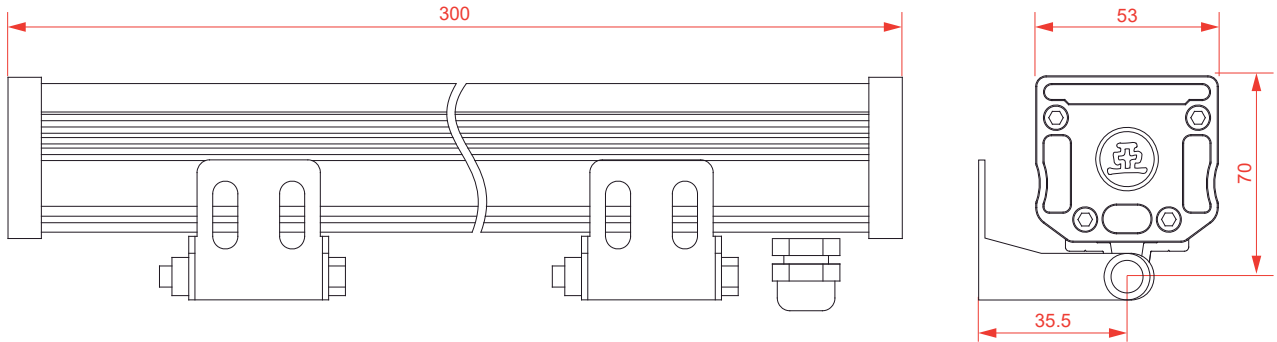

WSR11-RGB16-45/10 • RGB Wall Washer

WSR-CABLE-H

WSR-CABLE-M

Specification

Model	WSR11-RGB16-45/10
Size	300mm
Color	RGB
LED	OSRAM LED 6pcs
Voltage	24VDC
Power	11W
CRI(Ra)	>80
Lumex Flux	±315lm
Housing	Aluminium
Housing color	Silver and matte finish
Diffuser	Clear Glass
Cable Entry	Ø6 2×0.75mm ² H05RVV-F
Operating temperature	-20°~50°C
Store temperature	-20°~50°C
Certificate	CE
IP	IP65
Beam Angle	40°-60°

Dimension

Mounting

Connection

1. Brown Wire is the fixture positive electrode, connect with the output positive electrode of DC24V power supply.
2. Blue Wire is the fixture negative electrode, connect with the output negative electrode of DC24V power supply.
3. DC24V Power Supply input port connect the AC220V.