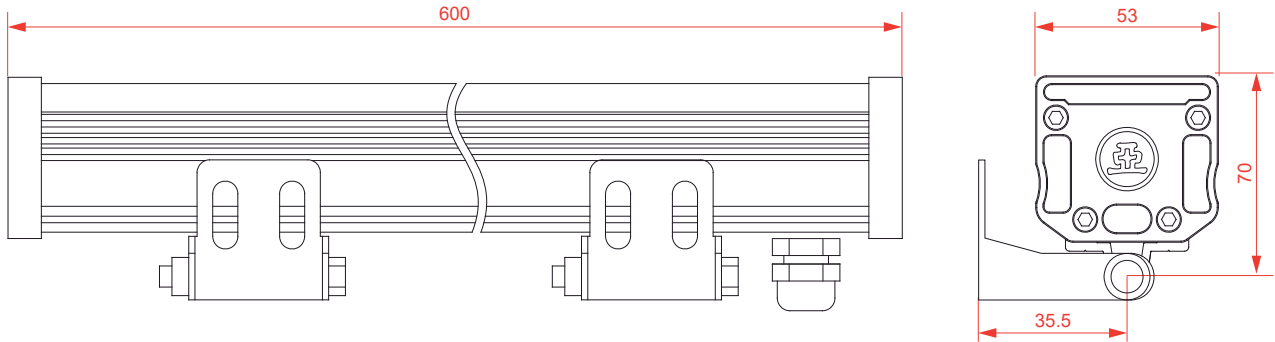

WSR22-RGB16-45/10 • RGB Wall Washer

WSR-CABLE-H

WSR-CABLE-M

Specification

Model	WSR22-RGB16-45/10
Size	600mm
Color	RGB
LED	OSRAM LED 12pcs
Voltage	24VDC
Power	22W
CRI(Ra)	>80
Lumex Flux	±590lm
Housing	Aluminium
Housing color	Silver and matte finish
Diffuser	Clear Glass
Cable Entry	Ø6 2×0.75mm ² H05RVV-F
Operating temperature	-20°~50°C
Store temperature	-20°~50°C
Certificate	CE
IP	IP65
Beam Angle	40°-60°

Dimension

Mounting

Connection

1. Brown Wire is the fixture positive electrode, connect with the output positive electrode of DC24V power supply.
2. Blue Wire is the fixture negative electrode, connect with the output negative electrode of DC24V power supply.
3. DC24V Power Supply input port connect the AC220V.