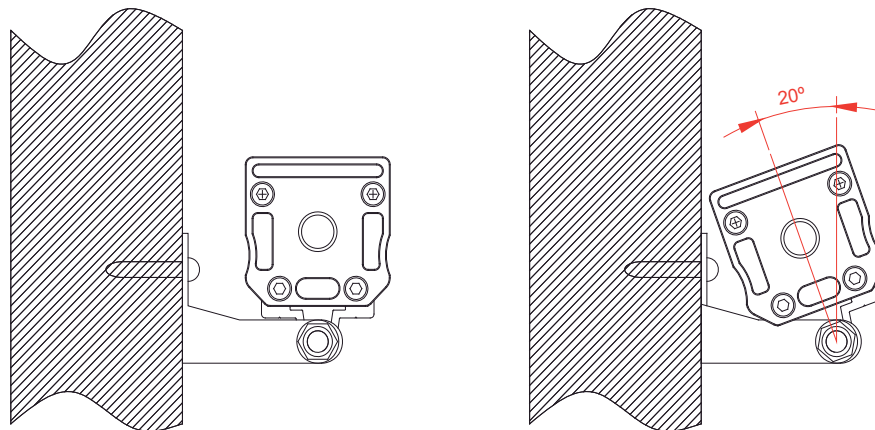

WSR22-RGB16-45/10 • RGB Wall Washer

WSR-CABLE-H

WSR-CABLE-M

Specification

Model	WSR22-RGB16-45/10
Size	600mm
Color	RGB
LED	OSRAM LED 12pcs
Voltage	24VDC
Power	22W
CRI(Ra)	>80
Lumex Flux	±590lm
Housing	Aluminium
Housing color	Silver and matte finish
Diffuser	Clear Glass
Cable Entry	Ø6 2×0.75mm ² H05RVV-F
Operating temperature	-20°~50°C
Store temperature	-20°~50°C
Certificate	CE
IP	IP65
Beam Angle	40°-60°

Dimension

Mounting

Connection

1. Brown Wire is the fixture positive electrode, connect with the output positive electrode of DC24V power supply.
2. Blue Wire is the fixture negative electrode, connect with the output negative electrode of DC24V power supply.
3. DC24V Power Supply input port connect the AC220V.