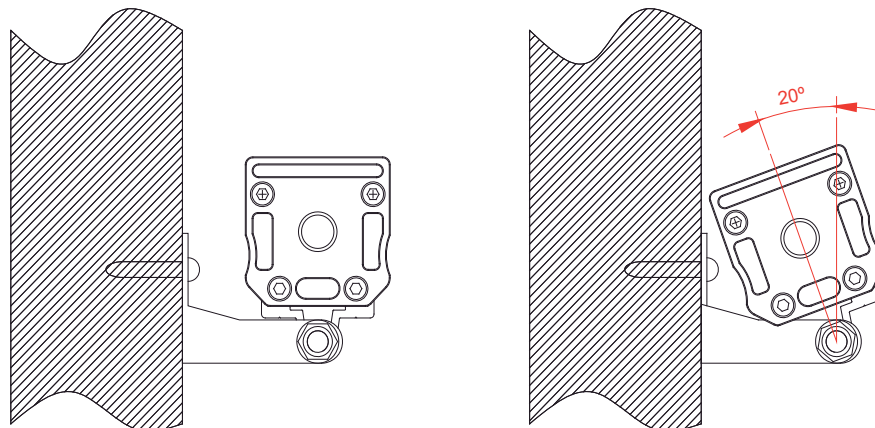

WSR9-Bx06-45/10 • SINGLE COLOR Wall Washer

WSR-CABLE-H

WSR-CABLE-M

Specification

Model	WSR9-BC06-45/10	WSR9-BN06-45/10	WSR9-BF06-45/10
Size	300mm	300mm	300mm
Color	3000k	4000k	6000k
LED	OSRAM LED 9pcs	OSRAM LED 9pcs	OSRAM LED 9pcs
Voltage	24VDC	24VDC	24VDC
Power	9W	9W	9W
CRI(Ra)	>80	>80	>80
Lumex Flux	±550lm	±560lm	±575lm
Housing	Aluminium	Aluminium	Aluminium
Housing color	Silver and matte finish	Silver and matte finish	Silver and matte finish
Diffuser	Clear Glass	Clear Glass	Clear Glass
Cable Entry	Ø6 2×0.75mm ² H05RVV-F	Ø6 2×0.75mm ² H05RVV-F	Ø6 2×0.75mm ² H05RVV-F
Operating temperature	-20°~50°C	-20°~50°C	-20°~50°C
Store temperature	-20°~50°C	-20°~50°C	-20°~50°C
Certificate	CE	CE	CE
IP	IP65	IP65	IP65
Beam Angle	40°-60°	40°-60°	40°-60°

Dimension

Mounting

Connection

1. Brown Wire is the fixture positive electrode, connect with the output positive electrode of DC24V power supply.
2. Blue Wire is the fixture negative electrode, connect with the output negative electrode of DC24V power supply.
3. DC24V Power Supply input port connect the AC220V.