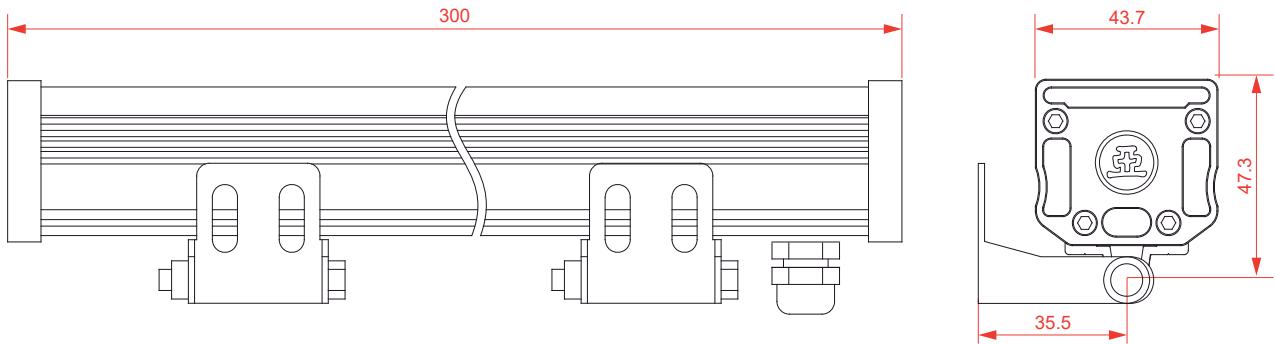

WSR9-Bx06-45/10 • SINGLE COLOR Wall Washer

WSR-CABLE-H

WSR-CABLE-M

Specification

Model	WSR9-BC06-45/10	WSR9-BN06-45/10	WSR9-BF06-45/10
Size	300mm	300mm	300mm
Color	3000k	4000k	6000k
LED	OSRAM LED 9pcs	OSRAM LED 9pcs	OSRAM LED 9pcs
Voltage	24VDC	24VDC	24VDC
Power	9W	9W	9W
CRI(Ra)	>80	>80	>80
Lumex Flux	±550lm	±560lm	±575lm
Housing	Aluminium	Aluminium	Aluminium
Housing color	Silver and matte finish	Silver and matte finish	Silver and matte finish
Diffuser	Clear Glass	Clear Glass	Clear Glass
Cable Entry	Ø6 2×0.75mm ² H05RVV-F	Ø6 2×0.75mm ² H05RVV-F	Ø6 2×0.75mm ² H05RVV-F
Operating temperature	-20°~50°C	-20°~50°C	-20°~50°C
Store temperature	-20°~50°C	-20°~50°C	-20°~50°C
Certificate	CE	CE	CE
IP	IP65	IP65	IP65
Beam Angle	40°-60°	40°-60°	40°-60°

Dimension

Mounting

Connection

1. Brown Wire is the fixture positive electrode, connect with the output positive electrode of DC24V power supply.
2. Blue Wire is the fixture negative electrode, connect with the output negative electrode of DC24V power supply.
3. DC24V Power Supply input port connect the AC220V.