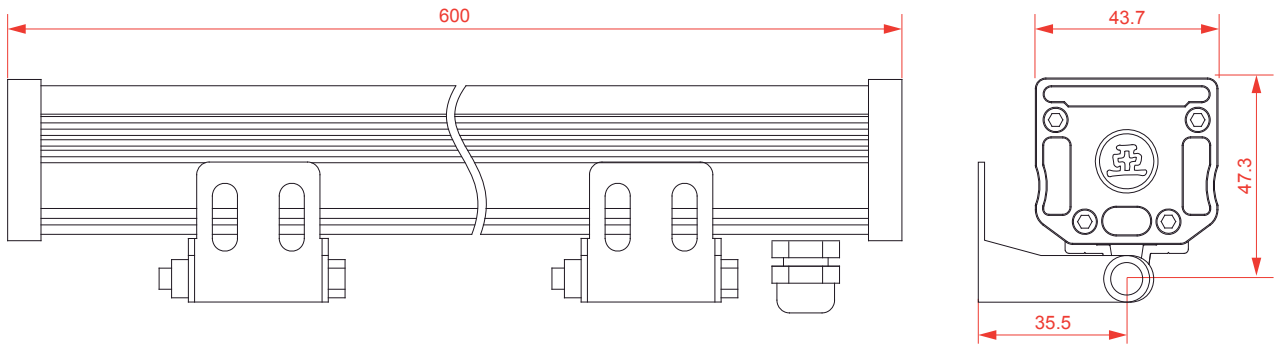

WSR18-Bx06-45/10 • SINGLE COLOR Wall Washer

WSR-CABLE-H

WSR-CABLE-M

### Specification

Model	WSR18-BC06-45/10	WSR18-BN06-45/10	WSR18-BF06-45/10
Size	600mm	600mm	600mm
Color	3000k	4000k	6000k
LED	OSRAM LED 18pcs	OSRAM LED 18pcs	OSRAM LED 18pcs
Voltage	24VDC	24VDC	24VDC
Power	18W	18W	18W
CRI(Ra)	>80	>80	>80
Lumex Flux	±1100lm	±1120lm	±1140lm
Housing	Aluminium	Aluminium	Aluminium
Housing color	Silver and matte finish	Silver and matte finish	Silver and matte finish
Diffuser	Clear Glass	Clear Glass	Clear Glass
Cable Entry	Ø6 2×0.75mm <sup>2</sup> H05RVV-F	Ø6 2×0.75mm <sup>2</sup> H05RVV-F	Ø6 2×0.75mm <sup>2</sup> H05RVV-F
Operating temperature	-20°~50°C	-20°~50°C	-20°~50°C
Store temperature	-20°~50°C	-20°~50°C	-20°~50°C
Certificate	CE	CE	CE
IP	IP65	IP65	IP65
Beam Angle	40°-60°	40°-60°	40°-60°

### Dimension

### Connection

1. Brown Wire is the fixture positive electrode, connect with the output positive electrode of DC24V power supply.
2. Blue Wire is the fixture negative electrode, connect with the output negative electrode of DC24V power supply.
3. DC24V Power Supply input port connect the AC220V.