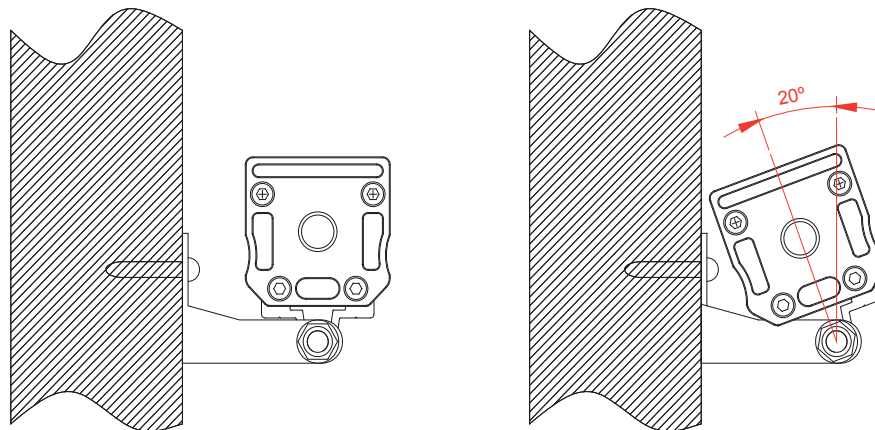

Dimension

Mounting

Connection

1. Brown Wire is the fixture positive electrode, connect with the output positive electrode of DC24V power supply.
2. Blue Wire is the fixture negative electrode, connect with the output negative electrode of DC24V power supply.
3. DC24V Power Supply input port connect the AC220V.