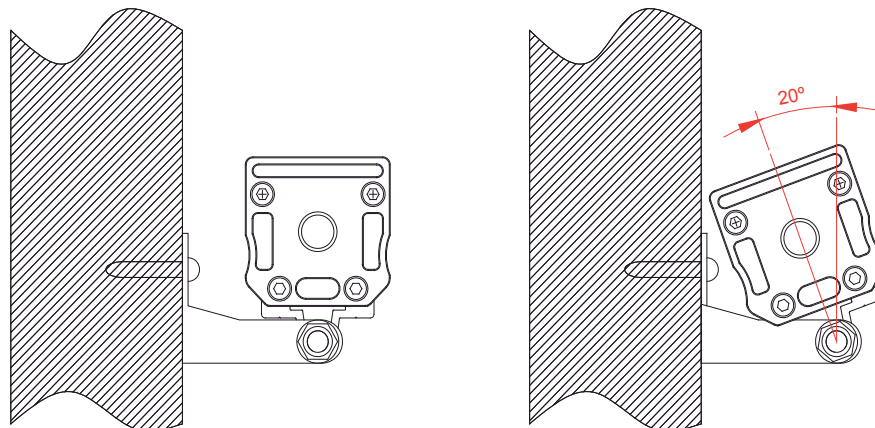

Dimension

Mounting

Connection

1. Brown Wire is the fixture positive electrode, connect with the output positive electrode of DC24V power supply.
2. Blue Wire is the fixture negative electrode, connect with the output negative electrode of DC24V power supply.
3. DC24V Power Supply input port connect the AC220V.