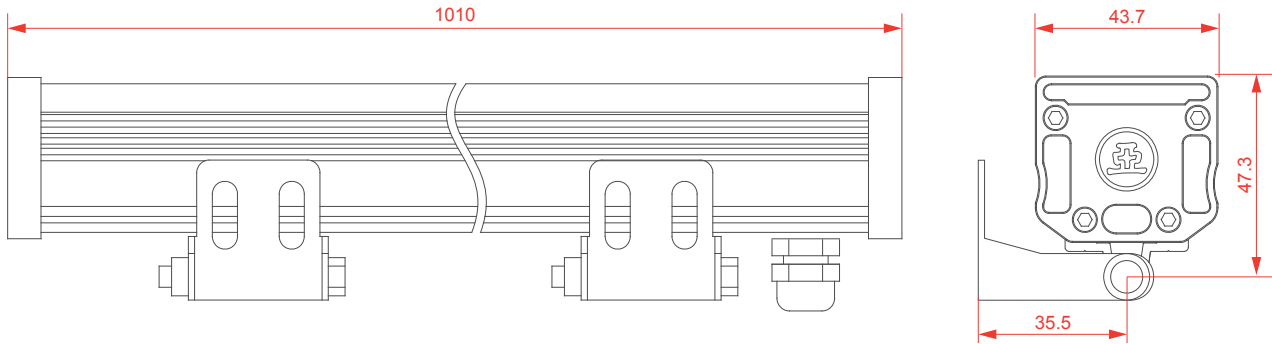

WSR36-Bx06-45/10 • SINGLE COLOR Wall Washer

WSR-CABLE-H

WSR-CABLE-M

### Specification

Model	WSR36-BC06-45/10	WSR36-BN06-45/10	WSR36-BF06-45/10
Size	1010mm	1010mm	1010mm
Color	3000k	4000k	6000k
LED	OSRAM LED 36pcs	OSRAM LED 36pcs	OSRAM LED 36pcs
Voltage	24VDC	24VDC	24VDC
Power	36W	36W	36W
CRI(Ra)	>80	>80	>80
Lumex Flux	2100-2200lm	2150-2200lm	2200-2350lm
Housing	Aluminium	Aluminium	Aluminium
Housing color	Silver and matte finish	Silver and matte finish	Silver and matte finish
Diffuser	Clear Glass	Clear Glass	Clear Glass
Cable Entry	Ø6 2×0.75mm <sup>2</sup> H05RVV-F	Ø6 2×0.75mm <sup>2</sup> H05RVV-F	Ø6 2×0.75mm <sup>2</sup> H05RVV-F
Operating temperature	-20°~50°C	-20°~50°C	-20°~50°C
Store temperature	-20°~50°C	-20°~50°C	-20°~50°C
Certificate	CE	CE	CE
IP	IP65	IP65	IP65
Beam Angle	40°-60°	40°-60°	40°-60°

### Dimension